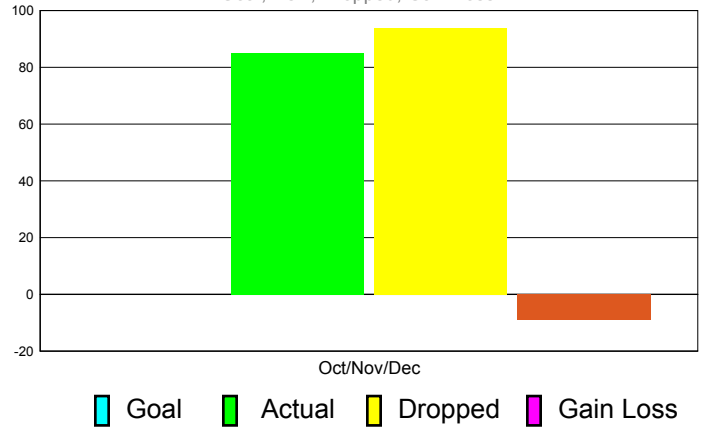

Membership Results 2011-2012

Goal, New, Dropped, Gain/Loss