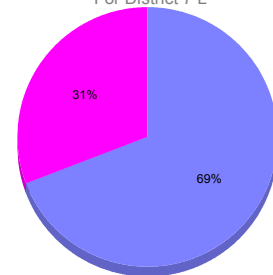

Goal, New, Dropped, Gain/Loss

Comparison of Membership Gain/Loss

Current Year Compared to the Previous Year

Gender Comparison 2010-2011

For District 7 L

Oct/Nov/Dec

■ Male ■ Female